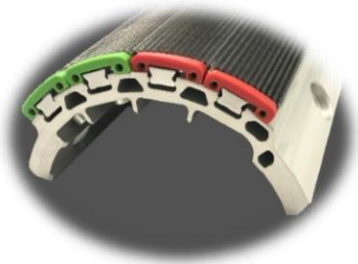

KERN-LIEBERS

TEXTILE

Circular comb

KERN-LIEBERS Textile has expanded its extensive product range to include circular combs.

For decades now, KERN-LIEBERS Textile has been a competent and reliable partner for textile machine engineering. Its close relationship with mechanical engineering guarantees a consistently high level of quality, including for end customers in the spinning segment.

The product portfolio includes circular comb bars for combing machines produced by Rieter, Trützschler, Marzoli, Lakshmi and other leading machine manufacturers.

Circular combs from KERN-LIEBERS Textile are the ideal complement to the self-cleaning top comb (SAXTOP). The two products are perfectly matched to each other, offering the ideal combination of circular comb and top comb for combing machines.

The ability to freely select from several segments with different tip density and tooth geometries means that the circular comb from KERN-LIEBERS Textile can be ideally configured to the cotton quality and to the required combing quality. The exact configuration of the teeth, the guarantee of tip densities, the special surface treatment of the teeth, and in particular the narrow tolerances of the tooth height over the entire comb, result in a careful treatment of the fibers and an extreme cleanliness of the combing silver.

Teeth with special surface treatment

Easy identification of the tooth density through color marking of the end pieces

The benefits:

- Absolute cleanliness of the combing sliver thanks to the exact configuration of the individual teeth
- Easy replacement of individual circular comb bars
- Careful treatment of the fibers due to the special surface treatment of the teeth