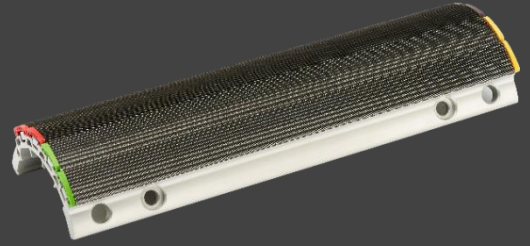

KERN-LIEBERS

TEXTILE

Circular comb

KERN-LIEBERS Textile has expanded its extensive product range to include circular combs.

For decades now, KERN-LIEBERS Textile has been a competent and reliable partner for textile machine engineering. Its close relationship with mechanical engineering guarantees a consistently high level of quality, including for end customers in the spinning segment.

The product portfolio includes circular comb bars for combing machines produced by Rieter, Trützschler, Marzoli, Lakshmi and other leading machine manufacturers.

Circular combs from KERN-LIEBERS Textile are the ideal complement to the self-cleaning top comb (SAXTOP). The two products are perfectly matched to each other, offering the ideal combination of circular comb and top comb for combing machines.

The ability to freely select from several segments with different tip density and tooth geometries means that the circular comb from KERN-LIEBERS Textile can be ideally configured to the cotton quality and to the required combing quality. The exact configuration of the teeth, the guarantee of tip densities, the special surface treatment of the teeth, and in particular the narrow tolerances of the tooth height over the entire comb, result in a careful treatment of the fibers and an extreme cleanliness of the combing silver.

Teeth with special surface treatment

Easy identification of the tooth density through color marking of the end pieces

The benefits:

- Absolute cleanliness of the combing sliver thanks to the exact configuration of the individual teeth
- Easy replacement of individual circular comb bars
- Careful treatment of the fibers due to the special surface treatment of the teeth